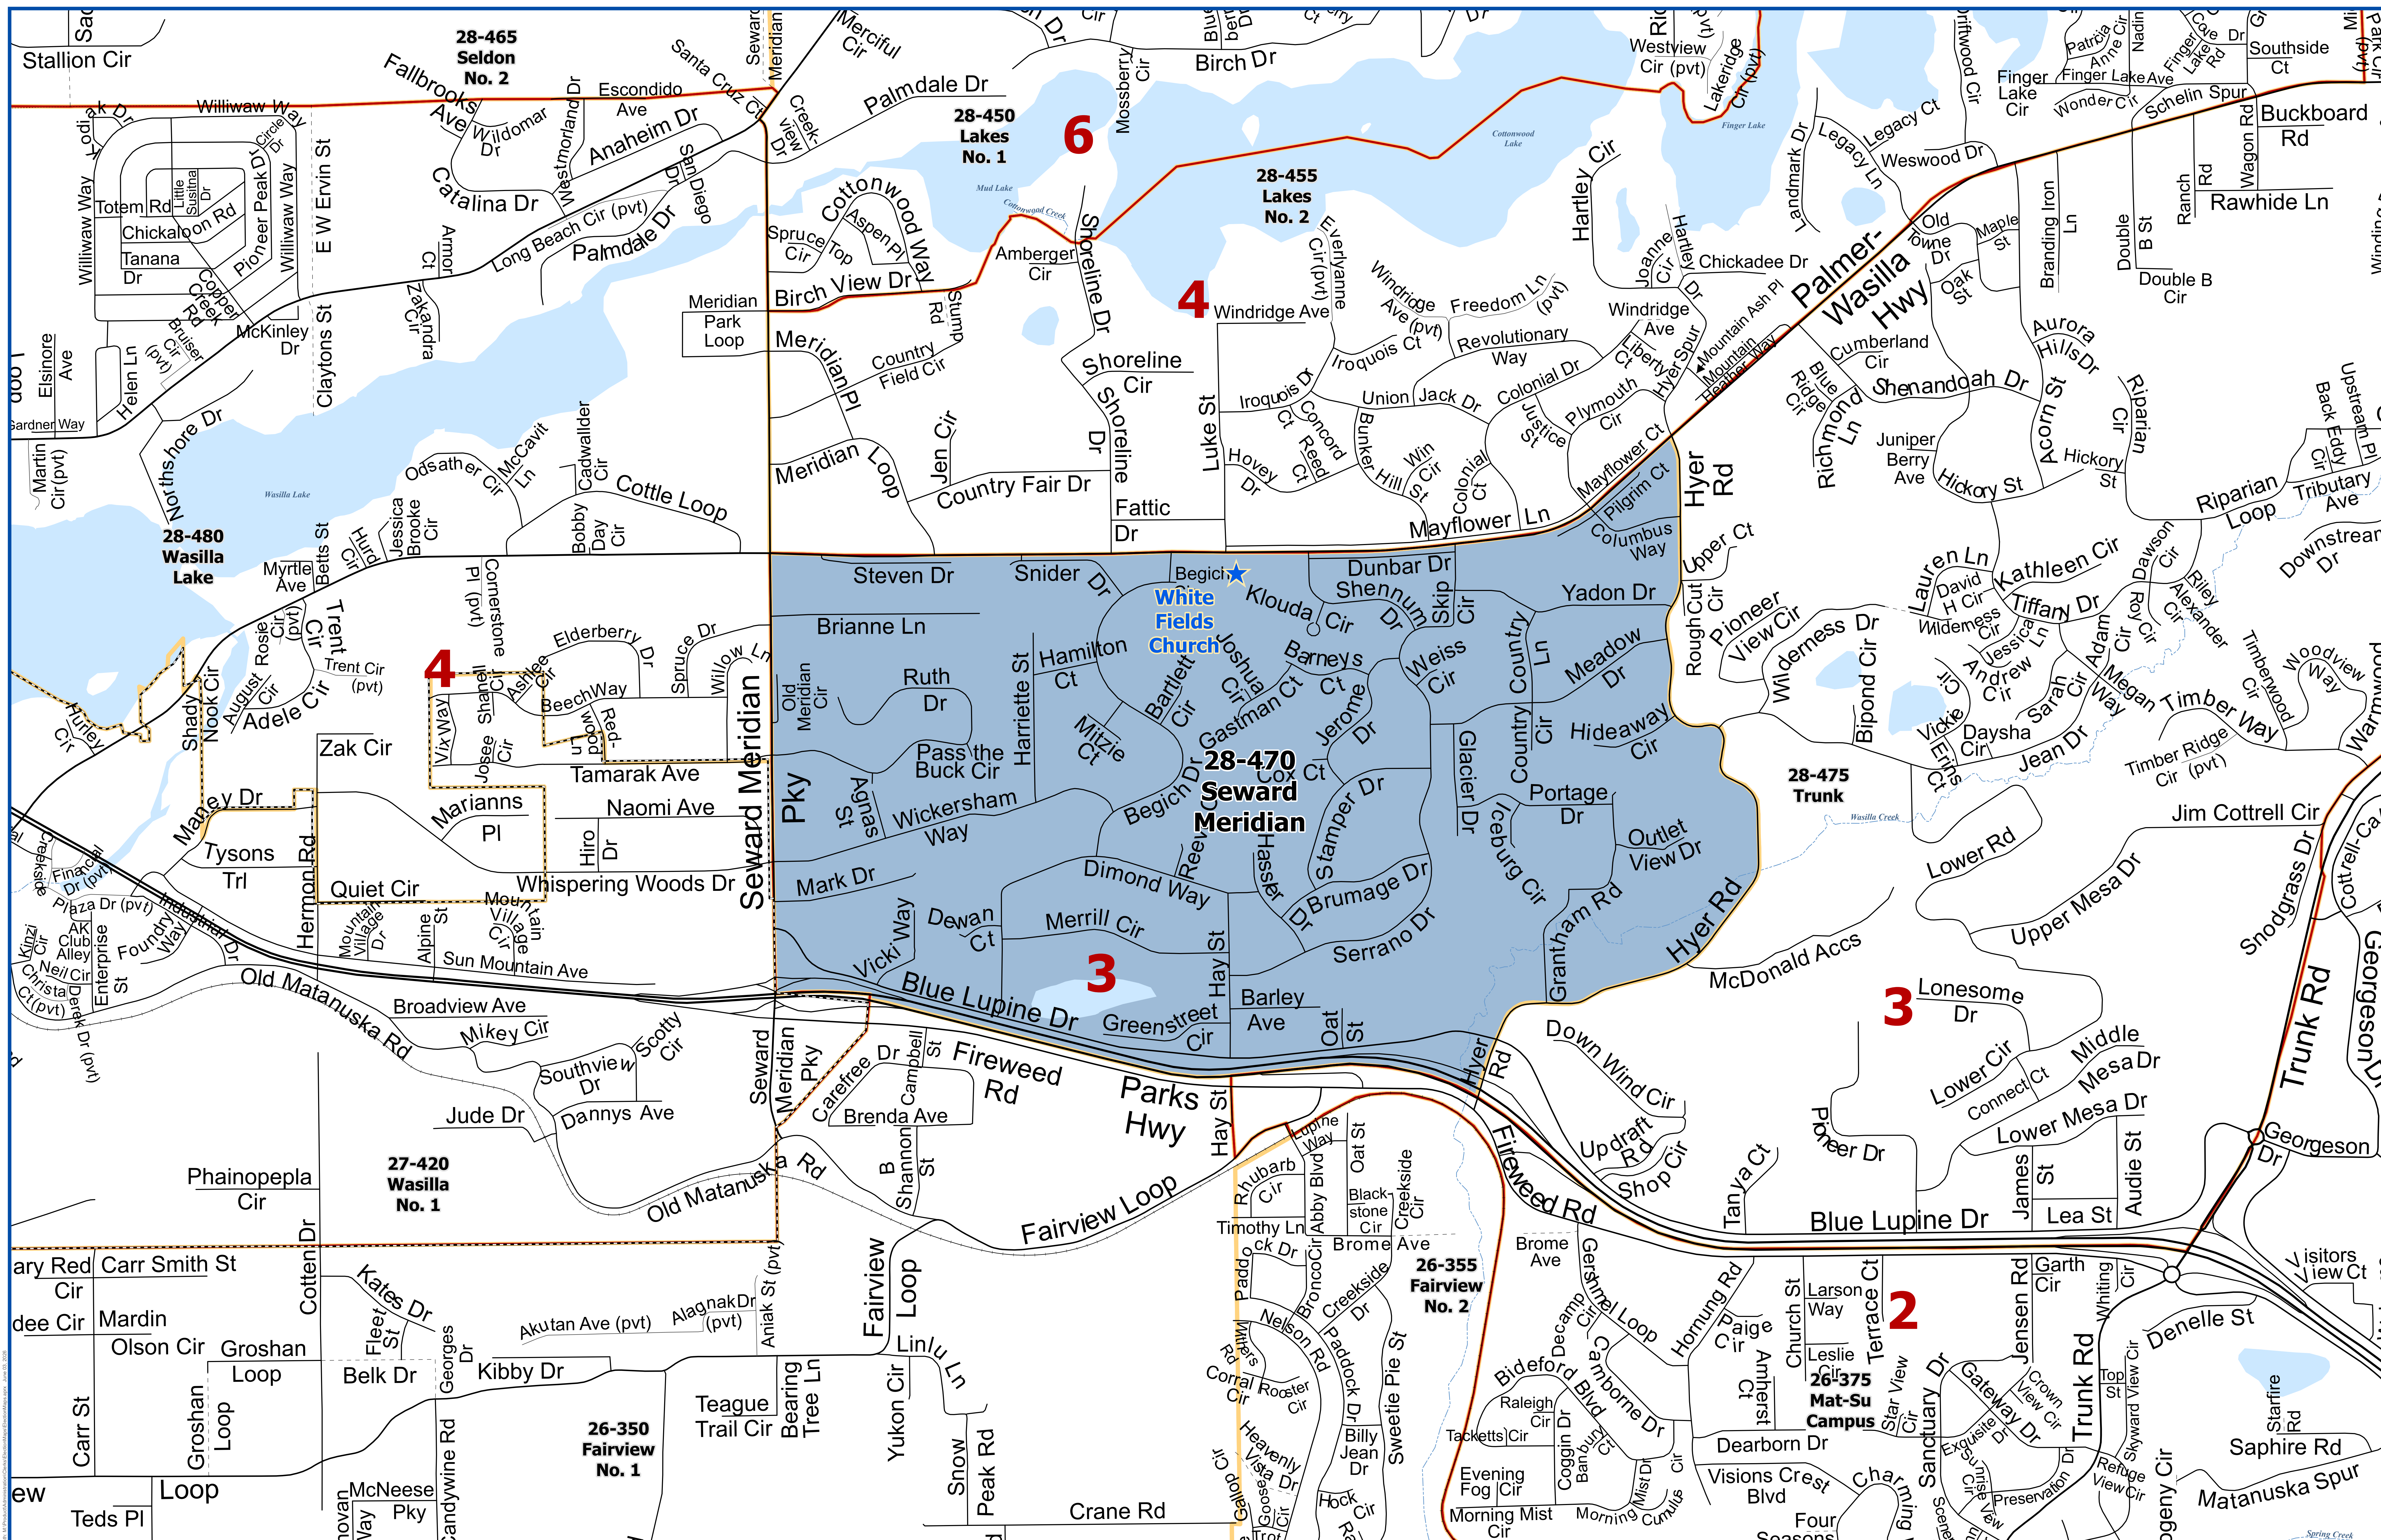

# Matanuska-Susitna Borough Voting Precincts

- ★ Polling Location
- City Boundaries
- Voting Precincts
- Assembly District Boundaries
- Matanuska Susitna Borough Boundary
- Roads: Highway, Major, Medium, Minor, Private, Primitive, Not Constructed
- Railroad
- Major Waterbodies
- Streams

Precinct # 28-470 Seward Meridian  
 Poll Location:  
**WHITE FIELDS CHURCH**  
 4800 E. Palmer-Wasilla Highway

Prepared by MSB  
 IT Department - GIS Division  
 Data Sources: Matanuska-Susitna Borough,  
 State of Alaska Division of Elections